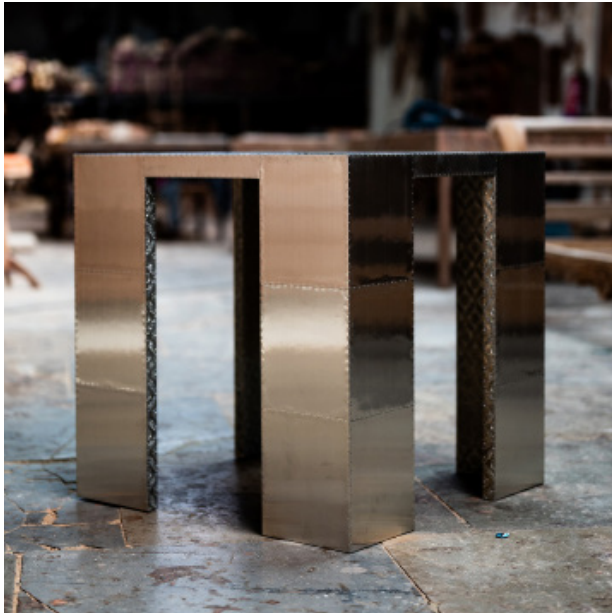

# Y TABLE

PRODUCT TYPE : SIDE TABLE

MATERIAL(S) : -METAL  
-HDF

FINISH OPTIONS : -BRUSHED BRASS  
-BRUSHED GERMAIN SILVER  
-BLACKENED BRASS

LEAD TIME : 8-10 WEEKS

DIMENSIONS : 24 X 24 X 24 INCHES

PACKED : 31 X 31 X 35 INCHES

PACKAGE WEIGHT : 200 LBS

PACKAGING : CRATED